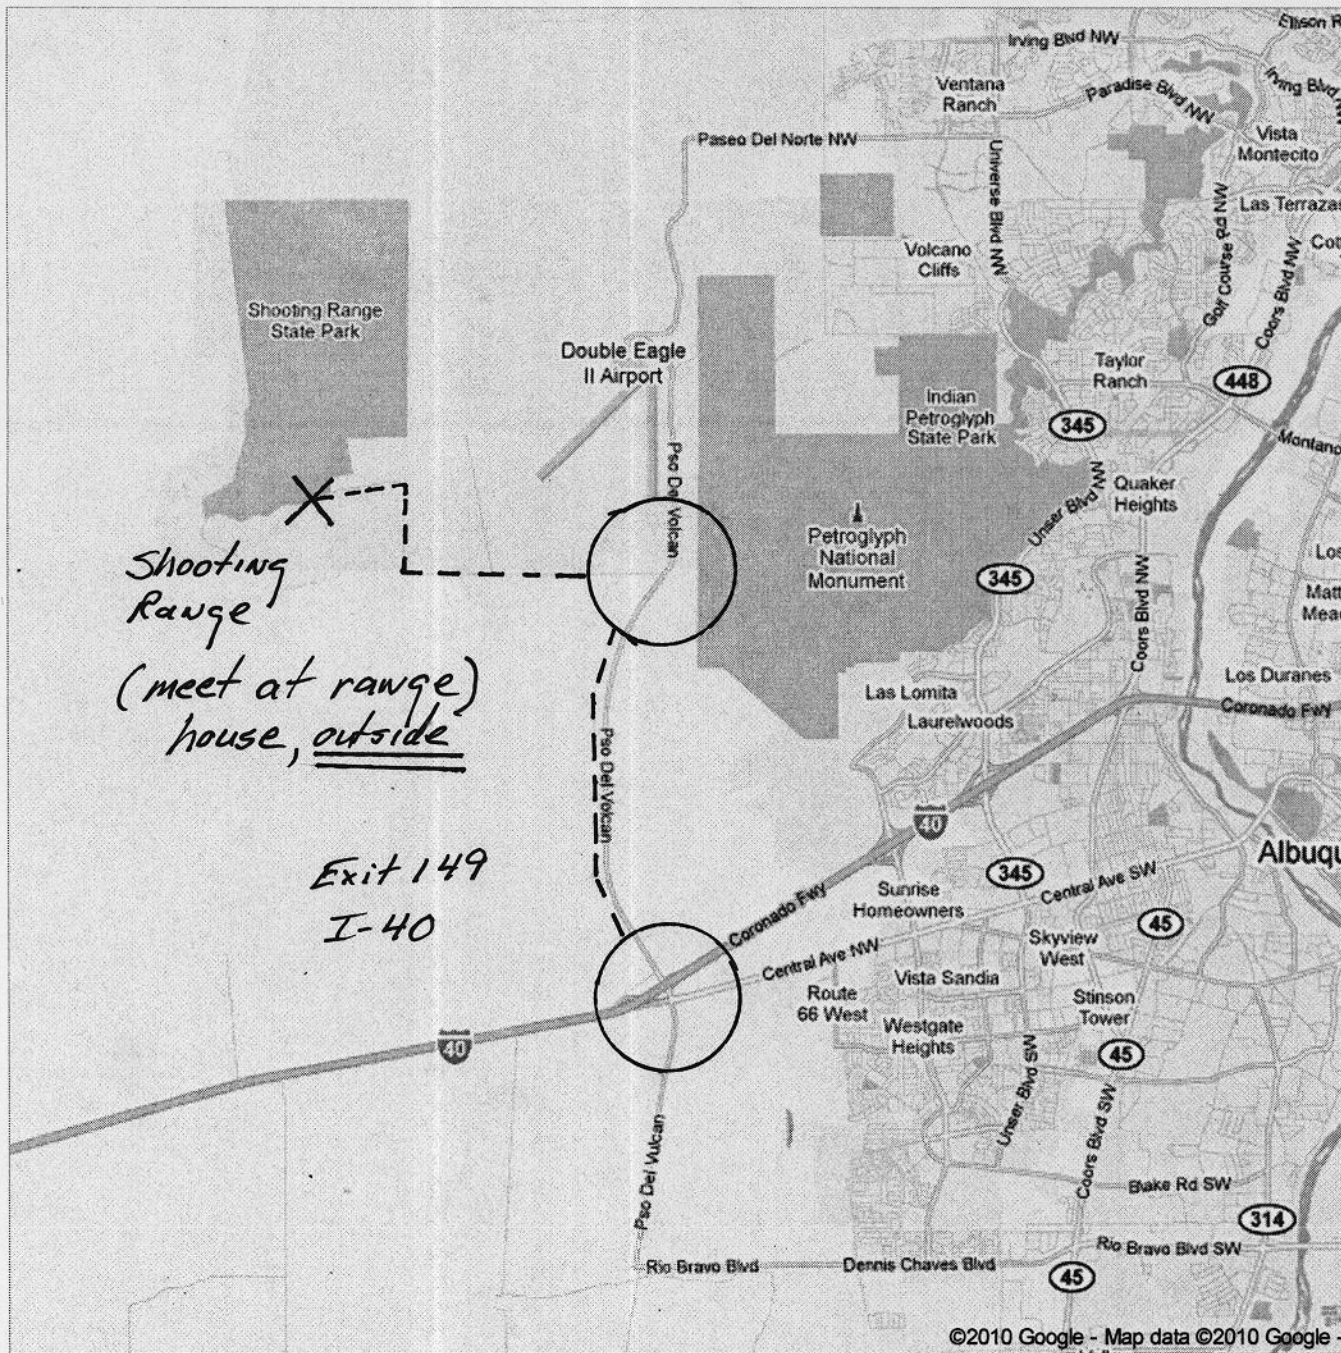

Call 835-8785 for assistance from range staff

Shooting Range, Albuquerque

Get Google Maps on your phone

Text the word "GMAPS" to 466453

Do not handle firearms, no holsters worn, no loaded guns until instructed to at the range.

1. Move to Exit 149 west of Albuquerque Approximately 9 miles
2. Turn North on Paseo del Vulcan and move 4 miles to Range Road (Note signs in route)
3. Turn West on Range Road and move 3 miles to the end of the road make an L turn right.
4. Pass the two police ranges and range house to the city range house- Park